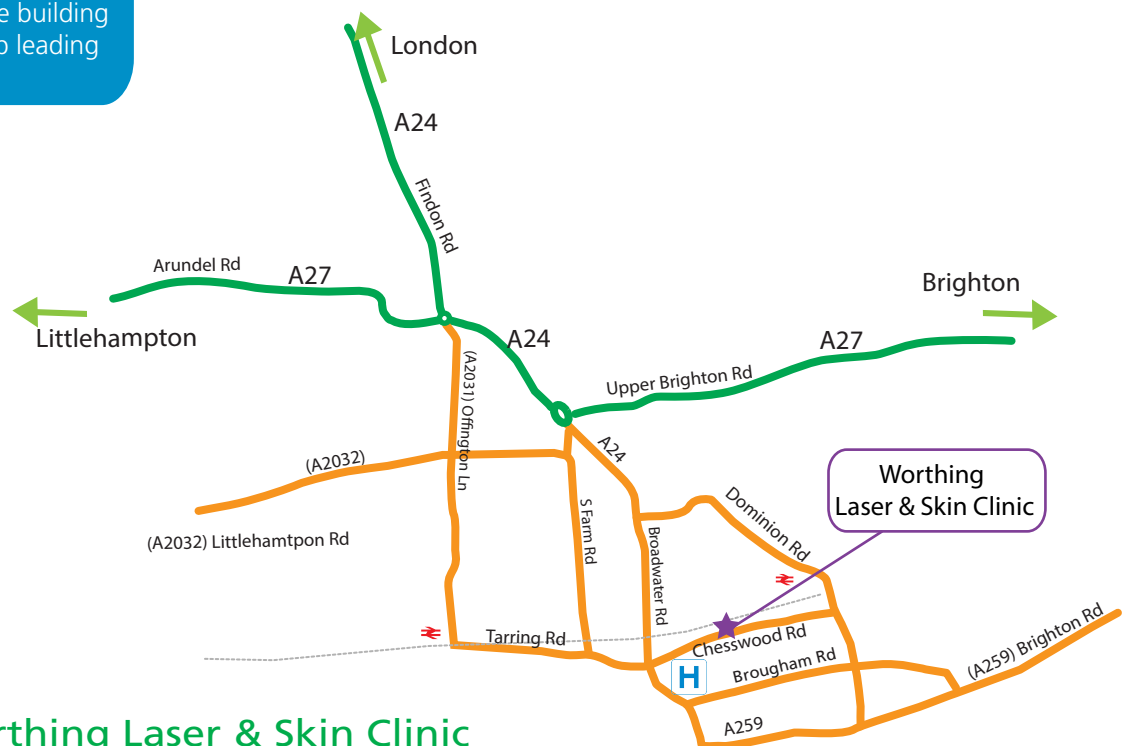

Worthing Laser & Skin Clinic

Practice Address

51 Chesswood Road
Worthing
West Sussex
BN11 2AA

Please note

There is limited on-site parking at the back of the building but otherwise there is free on street parking on King Edward Avenue and Meredith Road. Both of these are a 5-8 minute walk away from the clinic.

Disabled Access:

We have a disabled parking space available at the front of the building and a disabled access ramp leading up to the front door.

Directions to Worthing Laser & Skin Clinic

From the A27 Upper Brighton Rd, take the first exit onto Broadwater Rd to the A24 sign-posted Worthing town centre. Go straight over the next roundabout and take the 1st exit and stay on Broadwater Rd for 1 mile following signs to the town centre. At the roundabout, take the 1st exit onto Newland Rd, passing Morrisons on the left. Go straight ahead for 0.4 miles, and Worthing Laser & Clinic is on the left next to Chesswood Junior School.

From the A27 Arundel Rd, take the 2nd exit onto Warren Rd to the A24 sign-posted Worthing. Go straight over the next roundabout for 1 mile and take the 3rd exit onto Broadwater Rd. At the next roundabout take the 1st exit and stay on Broadwater Rd for 1 mile. At the roundabout take the first exit onto Newland Rd, the Morrisons is on the left. Go straight ahead for 0.4 miles and Worthing Laser & Clinic is on the left.

From the A24 Findon Rd, take the 1st exit onto Warren Rd to the A24 sign-posted Worthing town centre. Continue on Broadwater Rd, and at the next roundabout, take the 3rd exit onto Broadwater Rd. At the next roundabout take the 1st exit and stay on Broadwater Rd for 1 mile. At the roundabout take the first exit onto Newland Rd, Morrisons is on the left. Go straight ahead for 0.4 miles, and Worthing Laser & Clinic is on the left