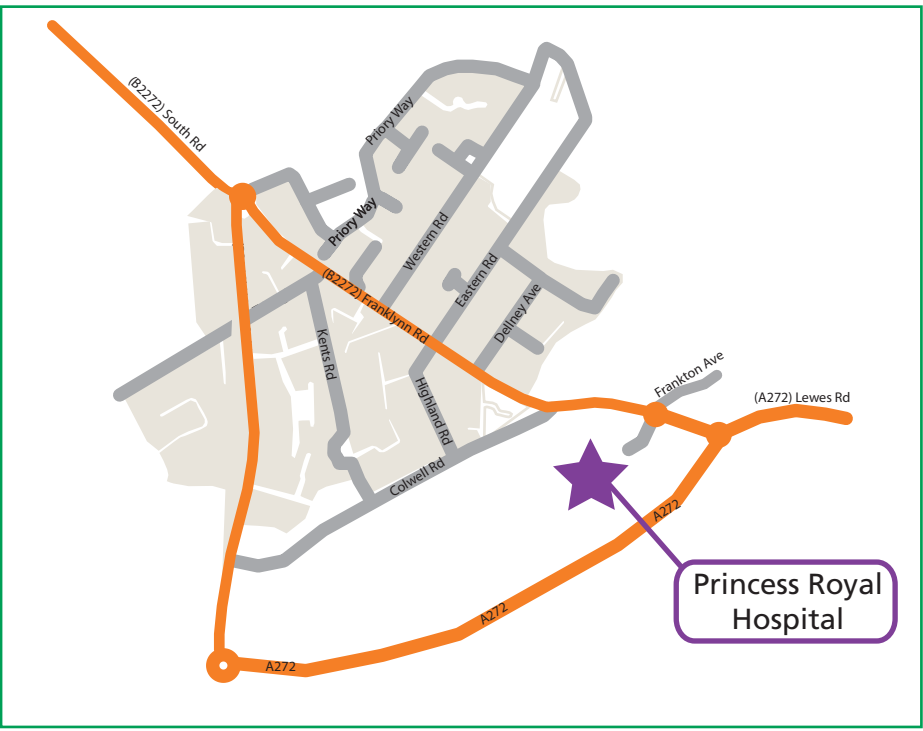

Map & Directions

Princess Royal Hospital

Practice Address
Lewes Road
Haywards Heath
West Sussex
RH16 4EX

Directions to Princess Royal

The Princess Royal Hospital is situated on the B2272 (Lewes Road) off of the A272, South East of Haywards Heath Town centre. Pay and display parking is available on neighbouring roads.

The nearest bus stop is Princess Royal Hospital on Franklyn Road. Metrobus route 270 provides an hourly link to Royal Sussex County Hospital from East Grinstead, Haywards Heath, Princess Royal Hospital and Burgess Hill.

For travelling between hospital sites, there is the 40X bus service that runs between the Princess Royal Hospital and Royal Sussex County Hospital sites on an hourly basis. This service is free to patients carrying their appointment letter.

For more information about this service call the Sussex Bus on 01444 246693 or visit www.thesussexbus.com. The nearest train station is Haywards Heath and the hospital is 30 – 40 minutes' walk, some of which is moderately uphill.