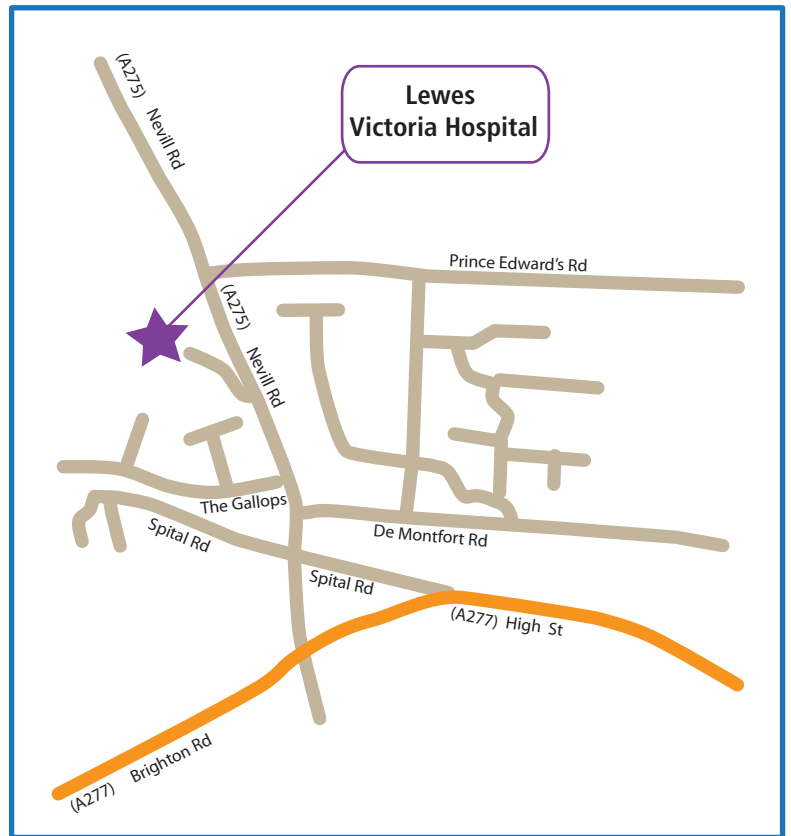

# Map & Directions

## Lewes Victoria Hospital

## Directions to Lewes Victoria Hospital

### By Car

If travelling from Brighton, follow the A27 towards Lewes. At the roundabout take the 1st exit onto the A277 and then turn left onto Nevill Road/A275. Lewes Victoria Hospital will be on the left.