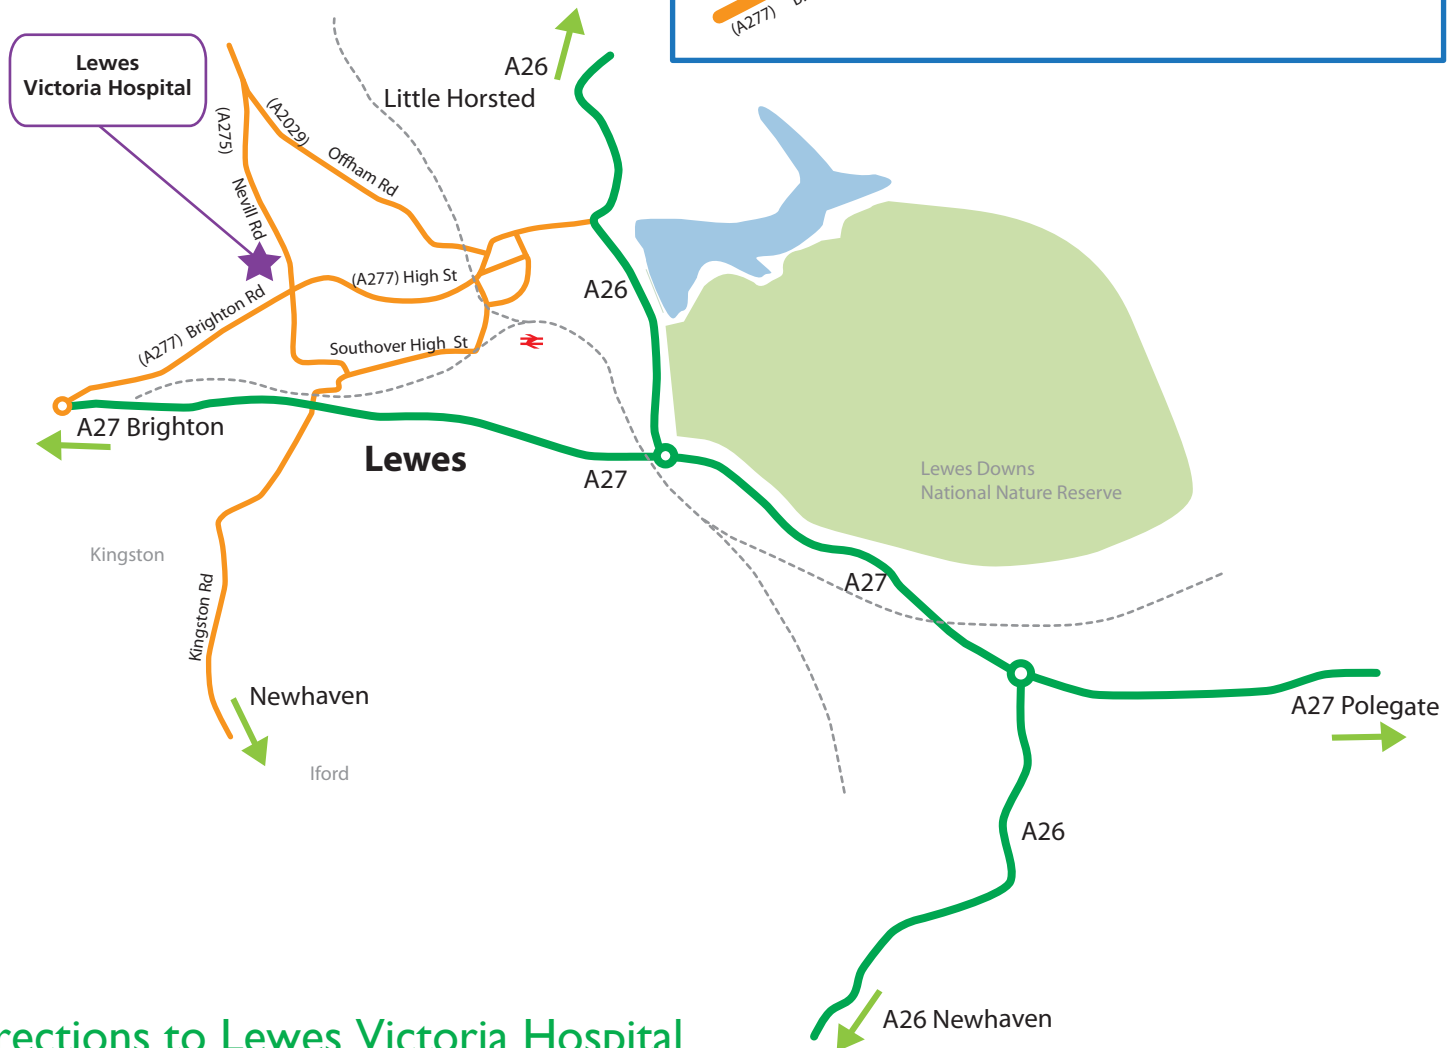

## Lewes Victoria Hospital

## Directions to Lewes Victoria Hospital

### Public Transport

Catch the train from Brighton Station to either Falmer or Lewes Station. Lewes Station is about a 30 minute walk to Lewes Victoria Hospital or use the 824 bus service to The Gallops bus stop, this is then a 5 minute walk from Lewes Victoria Hospital.

### By Car

If travelling from Brighton, follow the A27 towards Lewes. At the roundabout take the 1st exit onto the A277 and then turn left onto Nevill Road/A275. Lewes Victoria Hospital will be on the left.