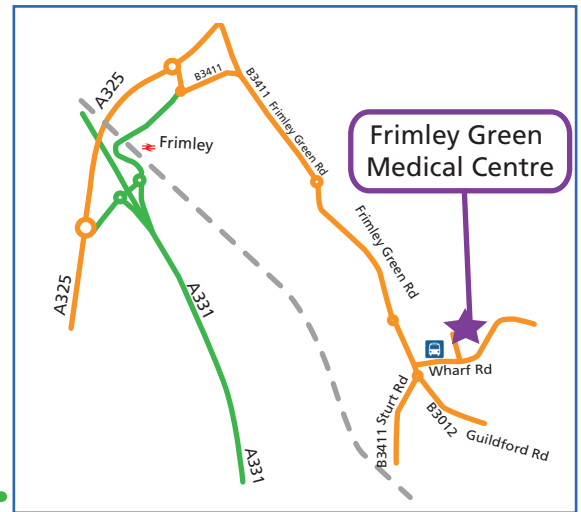

Frimley Green Medical Centre

Address

1 Beech Road
Frimley Green
Camberley
Surrey
GU16 6QQ

By Bus

Bus route 11 will stop on Wharf Road (opposite Frimley Green Dental Practice), then walk 125 yards and turn left onto Beech Road.

By Train

Nearest train stations are Frimley and Farnborough.

Directions to Frimley Green Medical Centre

From A331 (south) - Head north on A331 and take the A3011 exit towards Farnborough/Ash Vale / B3411. At the following round about, take the 1st exit onto Lynchford Rd/ A3011. At the next roundabout, take the 3rd exit onto B3166. After 200 yards at the roundabout, take the 1st exit. Continue onto Stratford Rd. After 300 yards turn left onto Mytchett Rd / B3411. At the 1st roundabout, take the 1st exit and the second exit at the 2nd one, and stay on Mytchett Rd / B3411. At the Miners Arms continue straight on. At the roundabout, continue straight to stay on B3411 then at the roundabout, take the 1st exit onto Wharf Rd. From Wharf Road, turn left into Beech Road, and then immediately right to enter the public car park. The Medical Centre is on your right.

From M3 (East) - Head south-west on M3, at junction 4, take the A331 exit to Guildford/Farnham/Camberley/ Farnborough. After 300 yards at the roundabout, take the 2nd exit onto A331. After 200 yards exit onto Farnborough Rd / A325 towards Frimley/Camberley. At the next roundabout, take the 3rd exit onto Frimley High St. At the next roundabout, take the 1st exit onto Church Rd/B3411. After 200 yards slight right onto Frimley Green Rd. At the next two roundabouts, continue straight on. Then at the roundabout, take the 2nd exit onto Wharf Rd. From Wharf Road, turn left into Beech Road, and then immediately right to enter the public car park. The Medical Centre is on your right