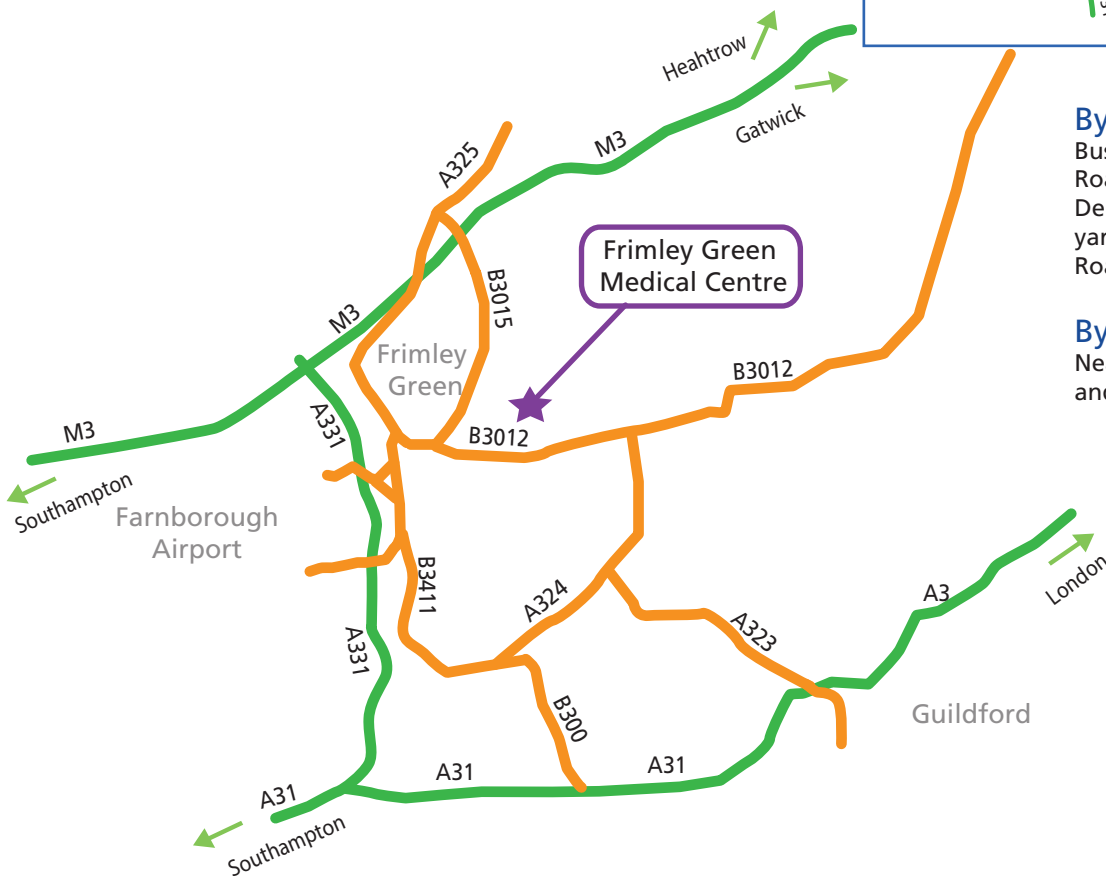

Frimley Green Medical Centre

Address

1 Beech Road
Frimley Green
Camberley
Surrey
GU16 6QQ

By Bus

Bus route 11 will stop on Wharf Road (opposite Frimley Green Dental Practice), then walk 125 yards and turn left onto Beech Road.

By Train

Nearest train stations are Frimley and Farnborough.

Directions to Frimley Green Medical Centre

From A331 (south) - Head north on A331 and take the A3011 exit towards Farnborough/Ash Vale / B3411. At the following round about, take the 1st exit onto Lynchford Rd/ A3011. At the next roundabout, take the 3rd exit onto B3166. After 200 yards at the roundabout, take the 1st exit. Continue onto Stratford Rd. After 300 yards turn left onto Mytchett Rd / B3411. At the 1st roundabout, take the 1st exit and the second exit at the 2nd one, and stay on Mytchett Rd / B3411. At the Miners Arms continue straight on. At the roundabout, continue straight to stay on B3411 then at the roundabout, take the 1st exit onto Wharf Rd. From Wharf Road, turn left into Beech Road, and then immediately right to enter the public car park. The Medical Centre is on your right.

From M3 (East) - Head south-west on M3, at junction 4, take the A331 exit to Guildford/Farnham/Camberley/ Farnborough. After 300 yards at the roundabout, take the 2nd exit onto A331. After 200 yards exit onto Farnborough Rd / A325 towards Frimley/Camberley. At the next roundabout, take the 3rd exit onto Frimley High St. At the next roundabout, take the 1st exit onto Church Rd/B3411. After 200 yards slight right onto Frimley Green Rd. At the next two roundabouts, continue straight on. Then at the roundabout, take the 2nd exit onto Wharf Rd. From Wharf Road, turn left into Beech Road, and then immediately right to enter the public car park. The Medical Centre is on your right