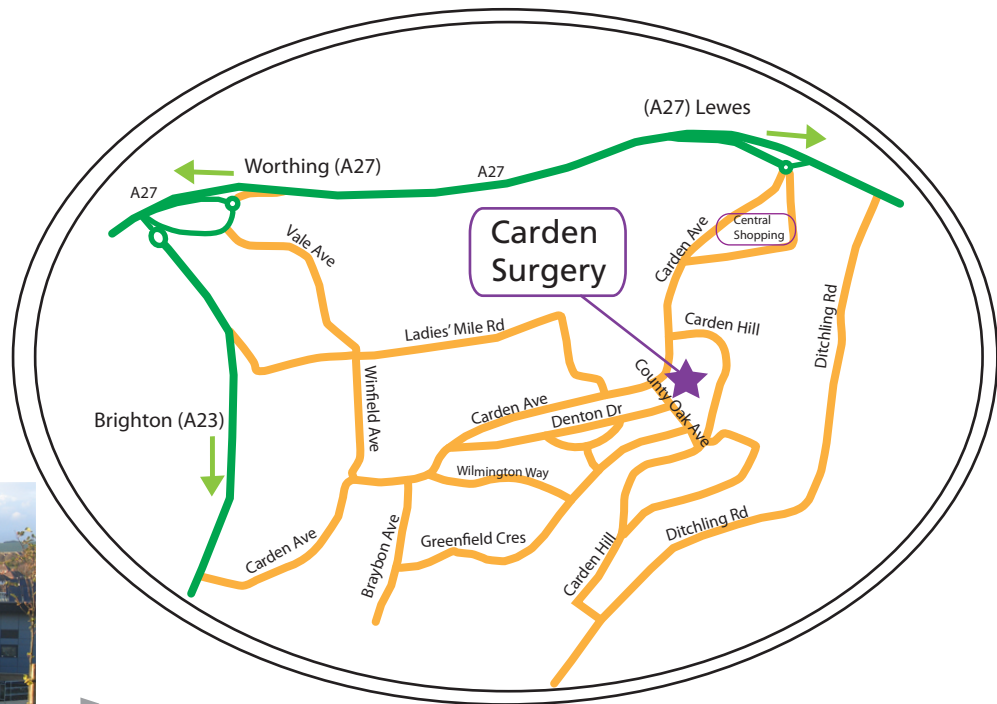

Map & Directions

Carden Surgery

Practice Address

County Oak Medical Centre
Carden Hill, Brighton
East Sussex
BN1 8DD

Directions to Carden Surgery

Carden surgery is located within the County Oak Medical Centre, next to Carden Primary School which is South of Asda in Hollingbury.

Free parking is available at the surgery as well as street parking in neighbouring roads. The car park entrance can be accessed via Carden Hill; there is also a pedestrian entrance on County Oak Avenue.

If you are running late for an appointment, please contact Carden Surgery directly on 01273 500155.

The nearest bus stop is County Oak Avenue (routes: 5B, 26, 46, 55, 56).

When entering the County Oak Medical Centre, turn left into the Carden Surgery Reception area and use the desk on the left hand side.